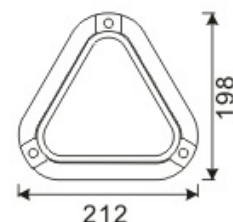

LED Exterior Lighting – LR-E00026

Model No.	LR-E00026
LED Type	5mm
LED Q'TY.	2*21
Beam Angle	-
Minimum luminous flux(lm)	2*105
Voltage	120V
LED Watt	2*1.5W
Environmental Temperature	- 20~60°C
Environmental Humidity	0%-95%
Safety Class	I
Safety Type	IP44
Material	Aluminium
Driver	Included