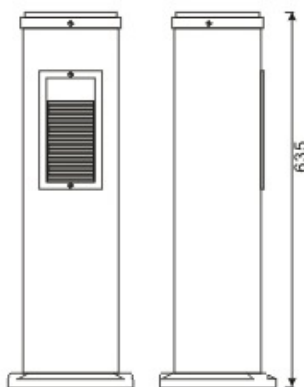

LED Exterior Lighting – LR-E00026

Model No.	LR-E00026
LED Type	5mm
LED Q'TY.	2*21
Beam Angle	-
Minimum luminous flux(lm)	2*105
Voltage	120V
LED Watt	2*1.5W
Environmental Temperature	- 20~60°C
Environmental Humidity	0%-95%
Safety Class	I
Safety Type	IP44
Material	Aluminium
Driver	Included